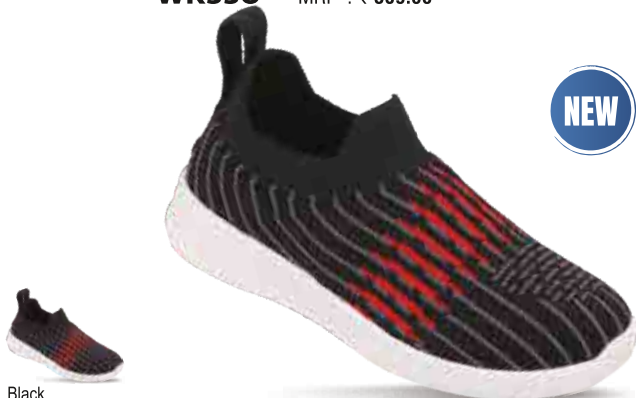

NEW

Black

Art No. **WK352** Size : 05 X 10 | 11 X 13
MRP : ₹ 389.00* | 419.00*